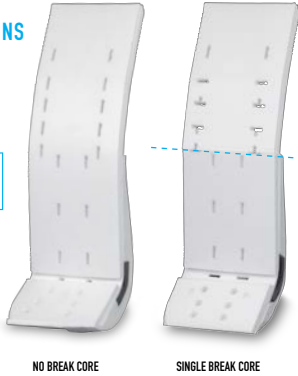

2 FRS (FAST ROTATION SYSTEM)

Allows the pad to be connected to the leg and making it very responsive without compromising rotation and stability when dropping to the ice.

3 FREEDOM OF MOVEMENT

Better skate and ankle mobility due to a flat leg and boot channel and shorter FRS.

NO BREAK CORE

SINGLE BREAK CORE

BOOT DENSITY

REBOUND CONTROL OFF THE BOOT BY USING DIFFERENT FOAM DENSITIES.

STIFF

SOFT

ULTRA SOFT

TOE ATTACHMENT