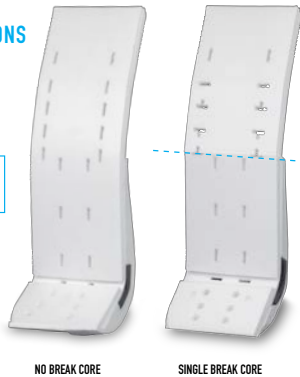

TRUE L87 / L12.2

CUSTOM OPTIONS 2021

CORE OPTIONS

OPTIMIZED INTERNAL FLEX PAD.

AVAILABLE IN STIFF AND SOFT

NO BREAK CORE

SINGLE BREAK CORE